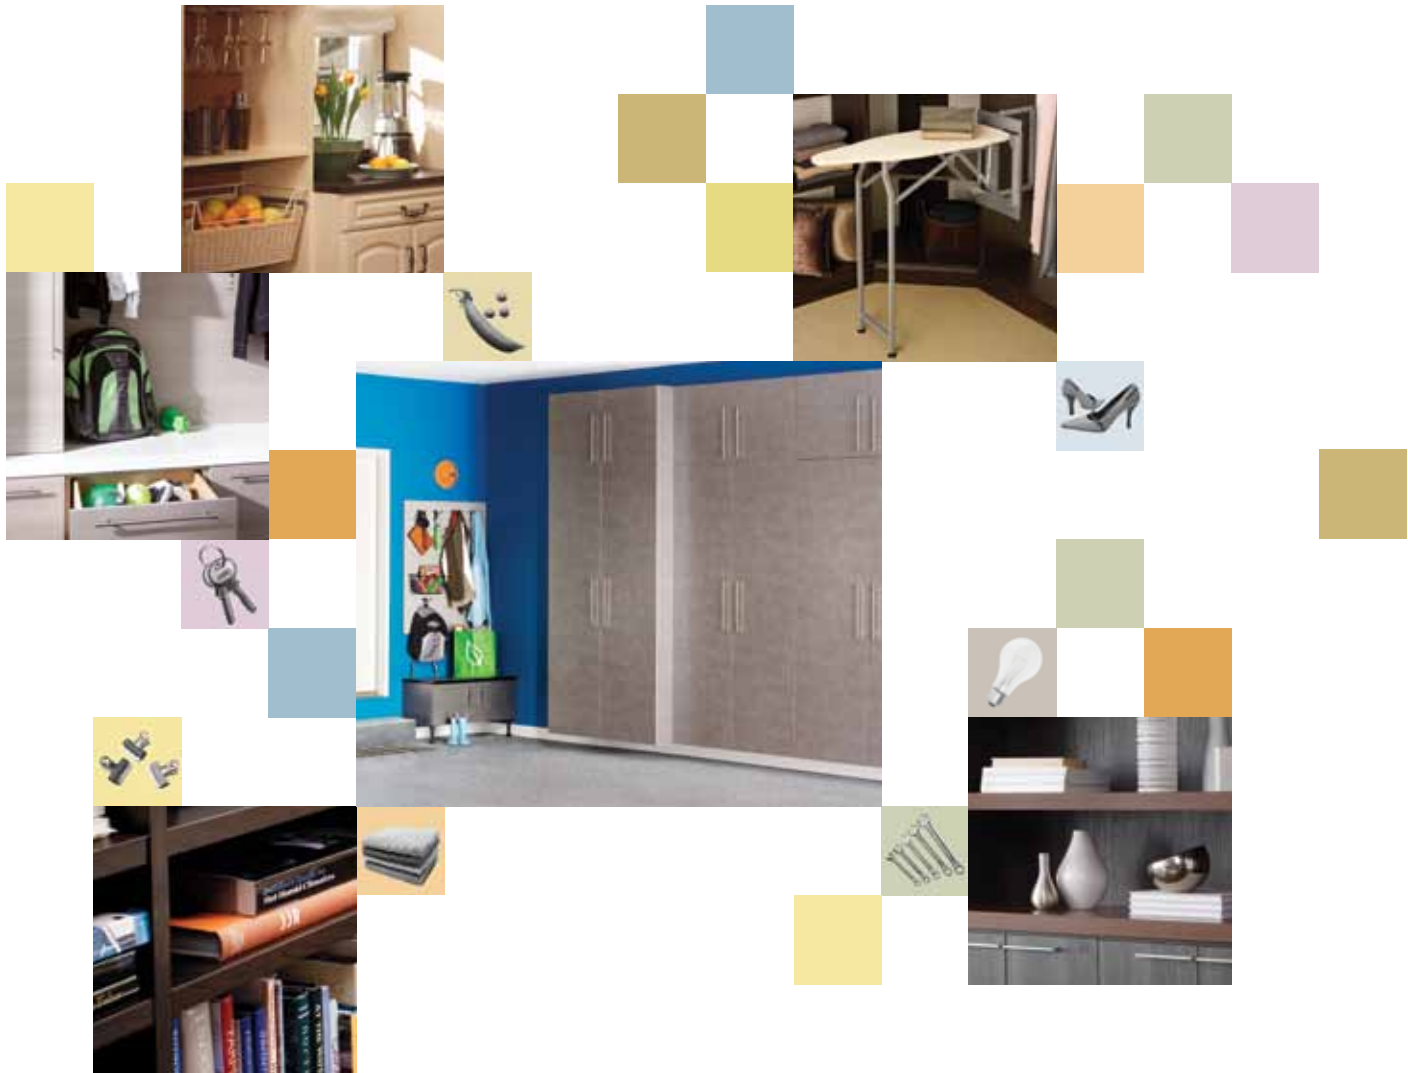

We are proud to print our literature on Forest Stewardship Council-certified paper. FSC Certification ensures that the paper used contains fiber from well-managed and responsibly harvested forests that meet strict environmental and socioeconomic standards.

ORG offers a complete line of home organization solutions for closets, pantries, basements, laundry rooms, garages, home offices, and more. Authorized ORG dealers provide design services, organization advice, and professional installation. Visit www.HomeORG.com for more information.

www.HomeORG.com