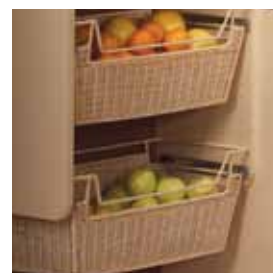

Top shown in Arctic White.
Bottom in Heritage Maple.

Shown in Light Cherry.

Stock up

Dish out anything guests and family order up with this storage-packed pantry. Corner shelves store cookbooks and organize boxed and bottled goods. Specialized shelving racks up wine bottles and glasses. Drawers pull out to collect small appliances and control can clutter. Open baskets keep towels tidy and let produce breathe.

Elevated parking

Take your garage to new heights with wall-to-wall storage that maximizes every inch of space. Hanging cabinets protect gear from damp concrete and allow for easy cleaning underneath. Sturdy wall accessories keep tools within arm's reach.