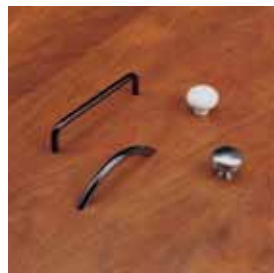

Chrome

Oil-rubbed Bronze

White

Black Pearl

Bronze

Silver

HARDWARE *See your ORG dealer for choice of knobs and pulls.*

DRAWER CONSTRUCTION *Not shown: Dowel construction*