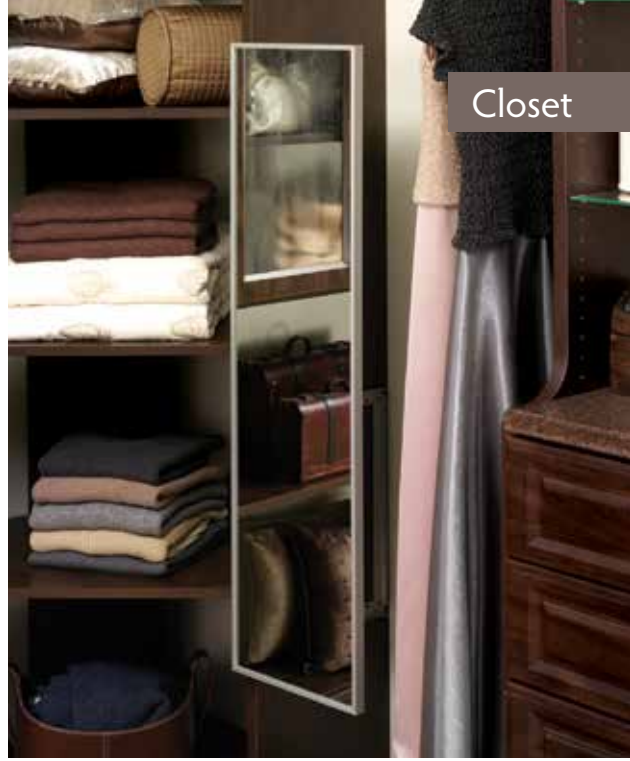

In-house boutique

Deciding what to wear is more fun than ever. This walk-in closet is designed to showcase each carefully selected garment. Tall enclaves accommodate long dresses and slacks. An island provides plenty of room for folding, organizing, and wardrobe planning. It's all in the details. A mirror retracts out of sight when not in use. Pull-out wire baskets hold linens.

Shown in Mocha.