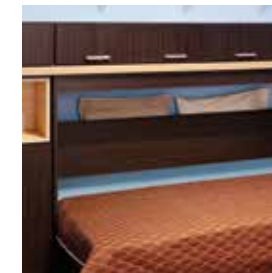

All tucked in

Hidden neatly behind doors, a Bi-fold Murphy Bed transforms any space into a comfy bedroom at a moment's notice. Doors open wide and fasten into place with locking hinges, giving you easy access to a twin, full, or queen-sized bed. There's even room behind the open doors for additional storage cabinets or shelves, helping you make the most of every inch of available space.

Night and day

By day, it's an office with open bookshelves, deep cabinets, and a convenient desktop. By night, it transforms into a Side-tilt Murphy Bed with a built-in pillow box, then disappears just as easily when you need to free up floor space again. Thick Forterra panels in a contrasting finish are a fashionable and practical choice for tops, a work surface, and visual accents.

The innovative Desk Bed can turn even small rooms into multipurpose areas, offering a twin bed and office within one 82" x 44" space. Its unique balancing mechanism creates a smooth, uninterrupted transition that keeps bedding and desktop items in place while switching from one to the other.

Top and lower left shown in French Roast with Forterra in Wheat. Lower right shown in Chateau.