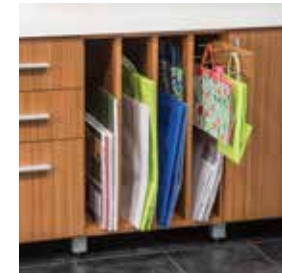

Shown in Thoroughbred with Arctic White Forterra work surfaces.