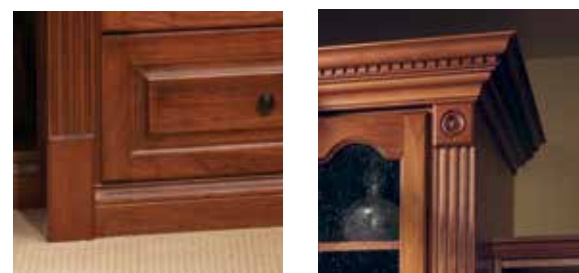

Shown in Light Cherry.

RAW WOOD VENEER SPECIES

Cherry Maple

WOOD DOOR AND DRAWER FRONTS

Arch Bead Board

Cathedral Euro (Wood Veneer)

Raised Shaker

WOOD TRIM