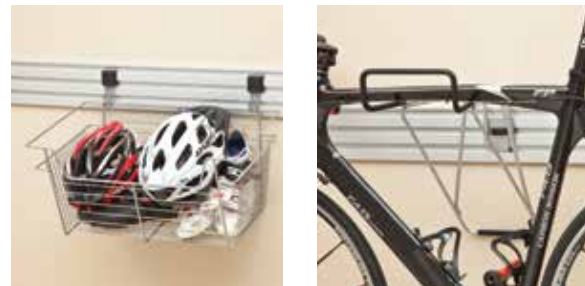

Showstopping style

A rich Chateau finish along with aluminum handles create an upscale atmosphere you'll be proud to show off. Wall-mounted cabinets come in a variety of sizes, letting you tailor a perfect solution for supporting your hobbies and gear. Add adjustable shelves, pull-out recycling bins, and full-extension drawers to keep everything looking shipshape.

The Silver Track's baskets, shelves, hooks and racks keep frequently used items conveniently within an arm's reach.

Grown-up playroom

Part sports center, part party central, this solution makes casual or spur-of-the-moment entertainment a snap. Invite the neighborhood in for a friendly get-together with ready-made glass and beverage storage, an integrated audio system, and even a transforming tool bench with secret media storage and display space.