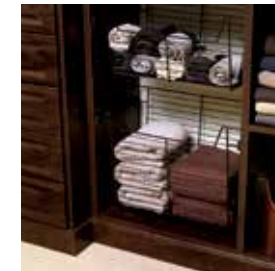

In-house boutique

Deciding what to wear is more fun than ever. This walk-in closet is designed to showcase each carefully selected garment. Tall enclaves accommodate long dresses and slacks. An island provides plenty of room for folding, organizing, and wardrobe planning. It's all in the details. A mirror retracts out of sight when not in use. Pull-out wire baskets hold linens.

Mine and yours

A tasteful two-tone finish appeals to his and her tastes in this tailored dressing room. The floor-to-ceiling design offers storage for two complete wardrobes, with favorite items close at hand and out-of-season clothes tucked out of sight. The corner nook provides a perfect seat to slip on your shoes or check your appearance in the mirror.

Carve out a closet space just for him, outfitted with ample space for suits, shoe storage, and built-in dressers. Shelves keep favorite photos, trophies, and memorabilia out to be admired.