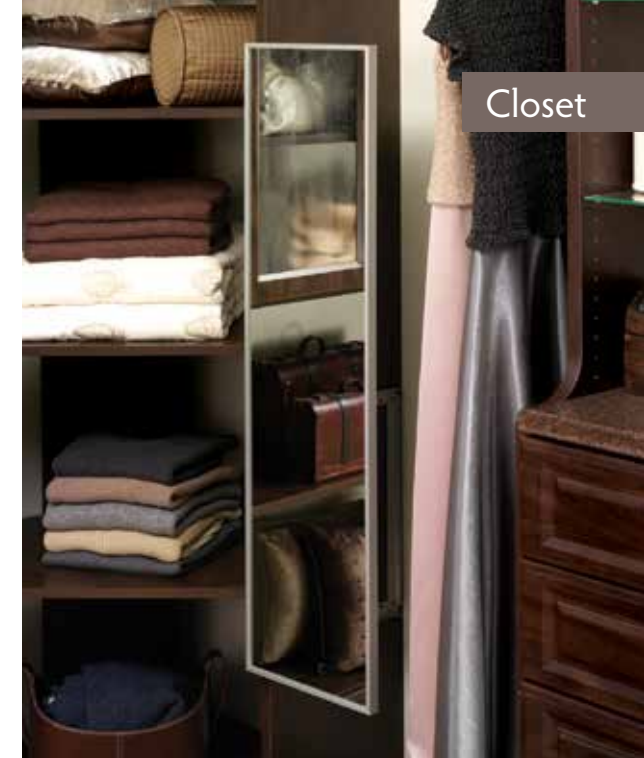

Mine and yours

A tasteful two-tone finish appeals to his and her tastes in this tailored dressing room. The floor-to-ceiling design offers storage for two complete wardrobes, with favorite items close at hand and out-of-season clothes tucked out of sight. The corner nook provides a perfect seat to slip on your shoes or check your appearance in the mirror.

Carve out a closet space just for him, outfitted with ample space for suits, shoe storage, and built-in dressers. Shelves keep favorite photos, trophies, and memorabilia out to be admired.